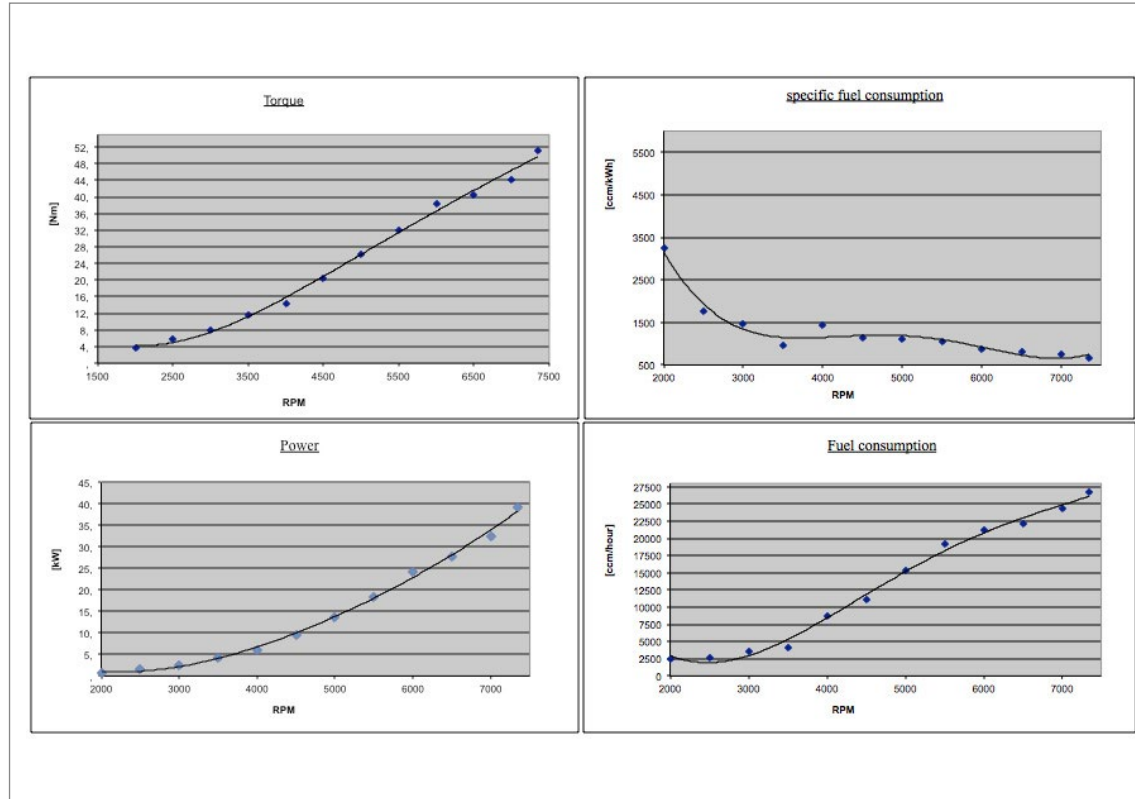

ENGINE GRAPH